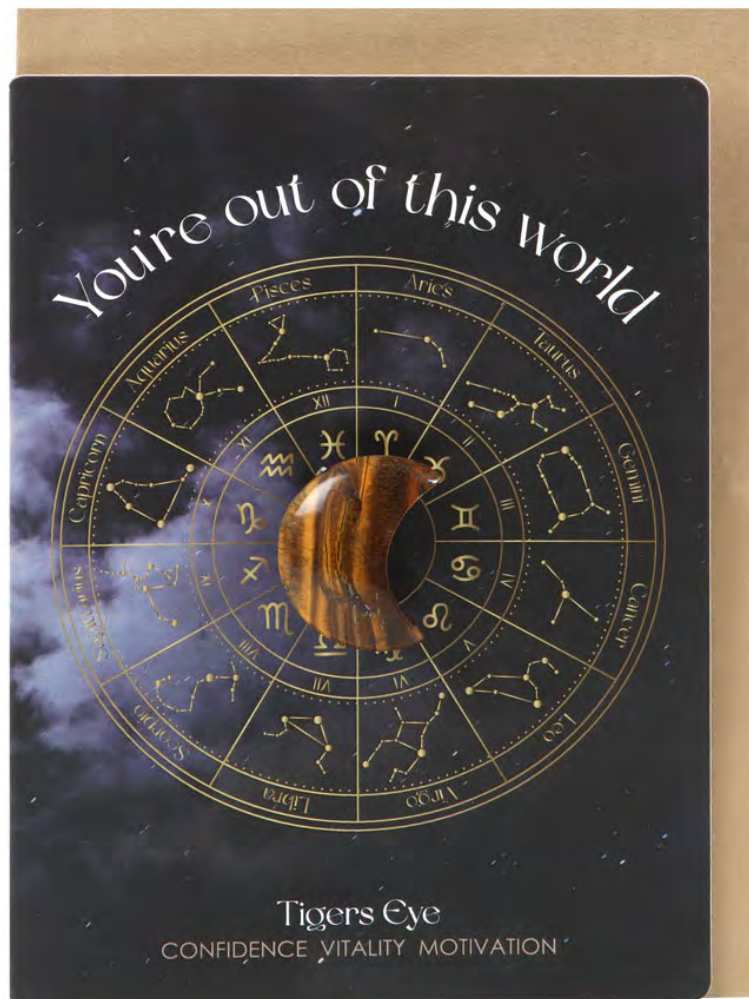

**Product Code**

AW\_81624

Out Of This World Tiger's Eye Crystal Moon Greeting Card

Barcode: 5056131153523

### **Product Description**

Remind someone how truly special they are with this 'You're Out of This World' greeting card. Featuring an intricate astrology wheel design and a beautiful crescent moon shaped crystal crafted from Tiger's Eye, this gift and card in one is designed to inspire confidence, vitality and motivation. Includes envelope. Blank inside for your own message. Designed by Something Different and part of the Astrological Wonders collection of celestial home decor and accessories.